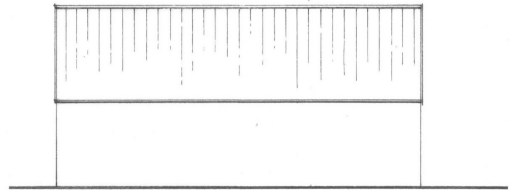

W E S T

THIS COPY HAD BEEN MADE BY OR WITH THE AUTHORITY OF RYEDALE DISTRICT COUNCIL PURSUANT TO SECTION 47 OF THE COPYRIGHT DESIGNS AND PATENTS ACT 1988. UNLESS THAT ACT PROVIDES A RELEVANT EXCEPTION TO COPYRIGHT, THE COPY MUST NOT BE COPIED WITHOUT THE PRIOR PERMISSION OF THE COPYRIGHT OWNER.

PETER RAYMENT design

title:	survey elevations	desig No:	2011-202
project:	conversion of stables to dwelling Kraig Lane, Keldholme.	scale:	1:100 @ A3
client:	J Sugars & C Brackstone	date:	08 09 20