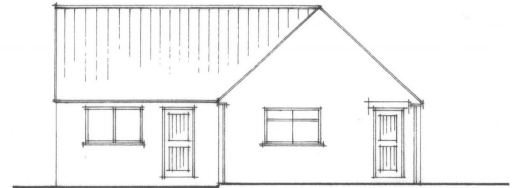

E A S T

THIS COPY HAD BEEN MADE BY OR WITH THE AUTHORITY OF RYEDALE DISTRICT COUNCIL PURSUANT TO SECTION 47 OF THE COPYRIGHT DESIGNS AND PATENTS ACT 1988. UNLESS THAT ACT PROVIDES A RELEVANT EXCEPTION TO COPYRIGHT, THE COPY MUST NOT BE COPIED WITHOUT THE PRIOR PERMISSION OF THE COPYRIGHT OWNER.

PETER RAYMENT design

title:	survey elevations	desig No:	2011-202
project:	conversion of stables to dwelling Kraig Lane, Keldholme.	scale:	1:100 @ A3
client:	J Sugars & C Brackstone	date:	08 09 20