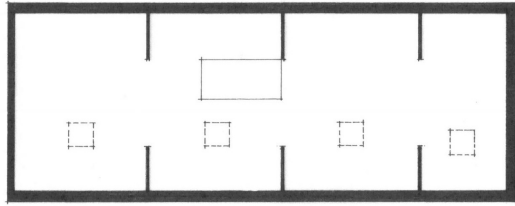

F I R S T F L O O R