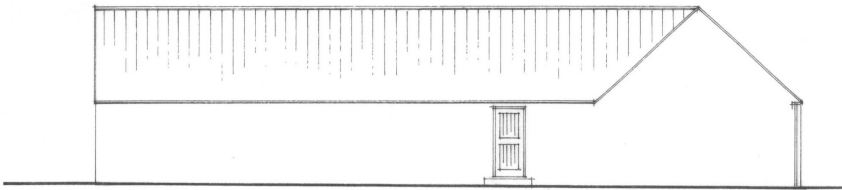

N O R T H

THIS COPY HAD BEEN MADE BY OR WITH THE AUTHORITY OF RYEDALE DISTRICT COUNCIL PURSUANT TO SECTION 47 OF THE COPYRIGHT DESIGNS AND PATENTS ACT 1988. UNLESS THAT ACT PROVIDES A RELEVANT EXCEPTION TO COPYRIGHT, THE COPY MUST NOT BE COPIED WITHOUT THE PRIOR PERMISSION OF THE COPYRIGHT OWNER.

PETER RAYMENT design

title:	survey elevations	desig No:	2011-202
project:	conversion of stables to dwelling Kraig Lane, Keldholme.	scale:	1:100 @ A3
client:	J Sugars & C Brackstone	date:	08 09 20