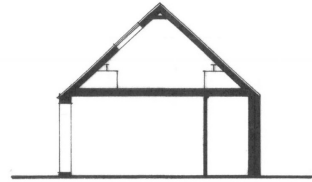

S E C T I O N B . B .