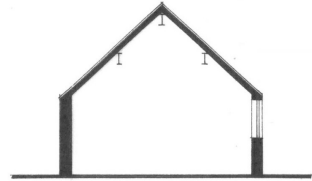

S E C T I O N A . A .

PETER RAYMENT design

title:	survey floor plans & sections	file No:	2011-201	rev:
project:	conversion of stables to dwelling Kraig Lane, Keldholme.	scale:	1:100 @ A3	
client:	J Sugars & C Brackstone	date:	08 09 20