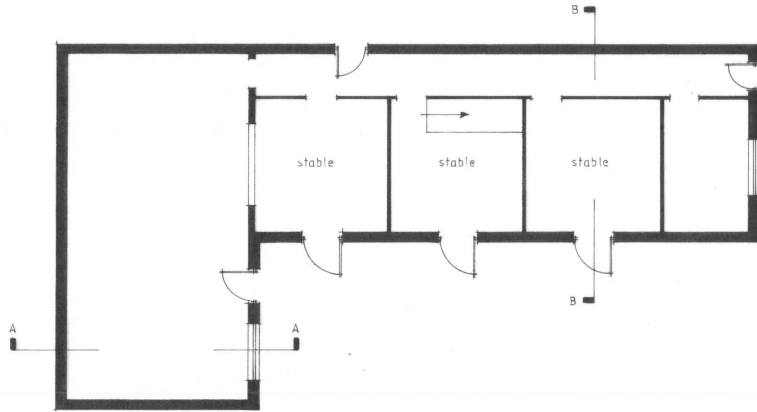

G R O U N D F L O O R